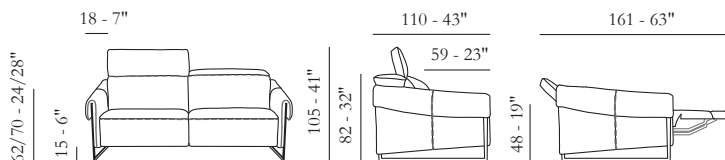

mod.

SELFIE

maxdivani

mod.  
**SELFIE**

- Coverings**
- Leather / Fabric
- Filling**
- ARMS / Foam
- SEAT CUSHION / Foam
- BACK CUSHION / Foam
- Options** Contrast stitching
- Comfort** Standard
- Legs** Metal
- Finishing** 26 / 37 / 42 / 46
- Structure** Wooden frame

The dimensions shown are expressed

- Sectionalexamples -

Zig Zag springs