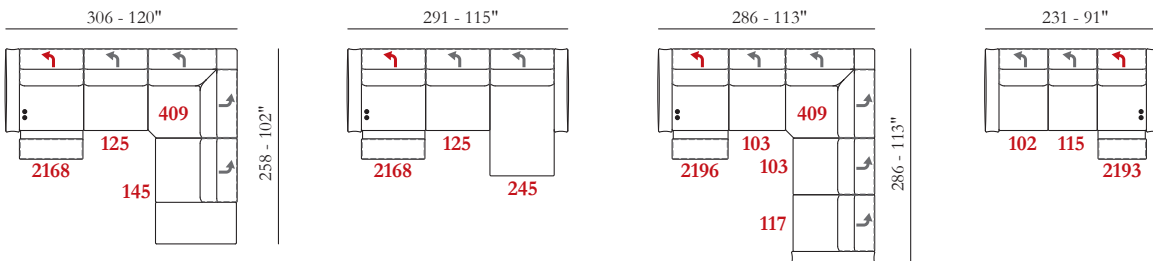

mod.

SELFIE

maxdivani

mod.  
**SELFIE**

- Coverings**
- Leather / Fabric
- Filling**
- ARMS / Foam
- SEAT CUSHION / Foam
- BACK CUSHION / Foam
- Options** Contrast stitching
- Comfort** Standard
- Legs** Metal
- Finishing** 26 / 37 / 42 / 46
- Structure** Wooden frame

The dimensions shown are expressed

- Sectionalexamples -

Zig Zag springs