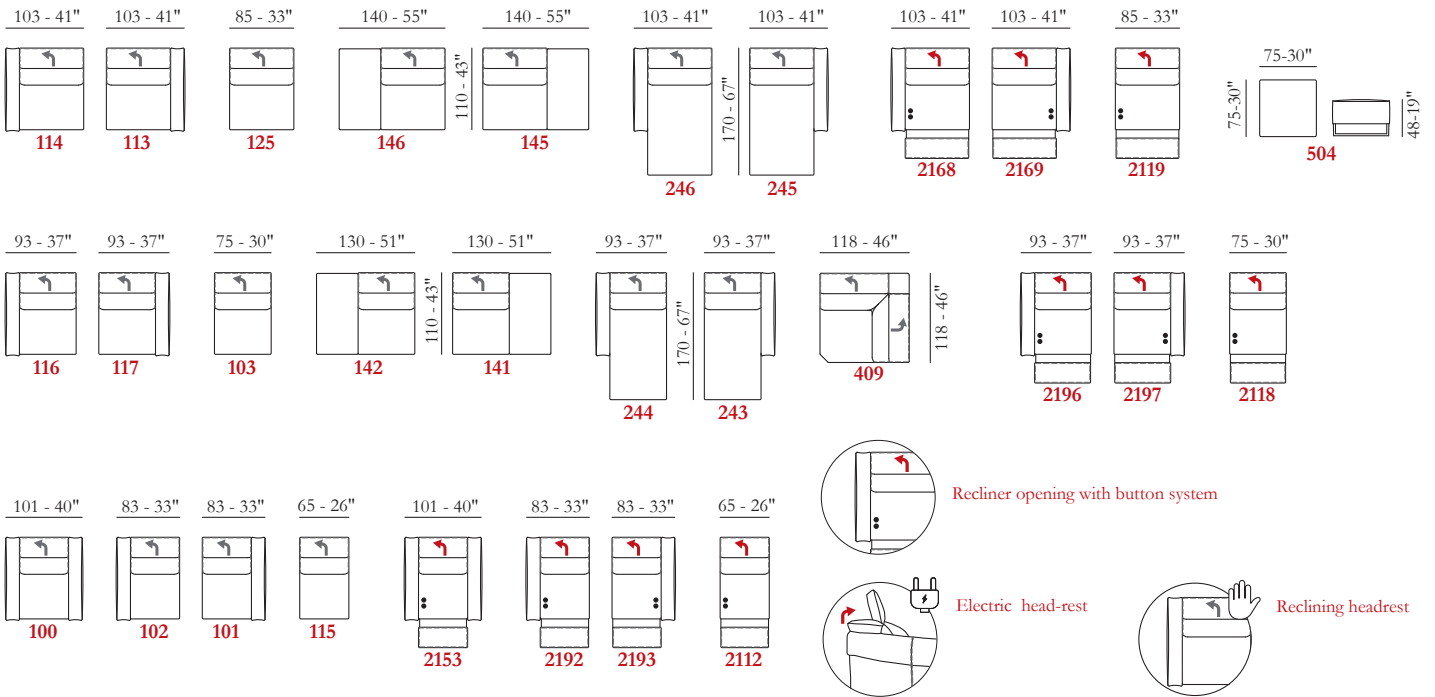

mod.

SELFIE

maxdivani

mod.  
**SELFIE**

- Coverings**
- Leather / Fabric
- Filling**
- ARMS / Foam
- SEAT CUSHION / Foam
- BACK CUSHION / Foam
- Options** Contrast stitching
- Comfort** Standard
- Legs** Metal
- Finishing** 26 / 37 / 42 / 46
- Structure** Wooden frame

The dimensions shown are expressed

- Sectionalexamples -

Zig Zag springs