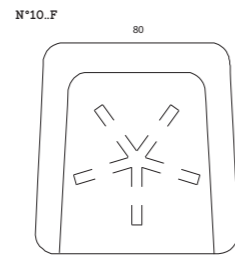

Back height 60 cm  
 Seat height 40 cm  
 Seat depth 77 cm  
 Feet height 6 cm  
 Armrest height 60 cm

Technical info  
 — Different arms available

Available in a wide range of fabrics and leathers

OTIS Poufs

MARIUS relax

Design Studio Moome

<b>SMALL</b>	
Back height	113 cm (with cushion)
Seat height	42 cm
Seat depth	50 cm
Armrest height	58 cm

<b>MEDIUM</b>	
Back height	116 cm (with cushion)
Seat height	45 cm
Seat depth	52 cm
Armrest height	61 cm