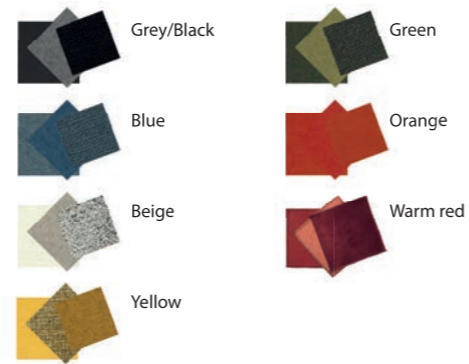

Dimensions	87 x 85 x 85 cm
Back height	90 cm
Seat height	45 cm
Seat depth	56 cm
Feet height	42 cm

Technical info
Frame: Coated steel, RAL 9005 black

Available in a wide range of fabrics and leathers

Dimensions	85 x 95 x 90 cm
Back height	90 cm
Seat height	45 cm
Seat depth	60 cm
Dimensions pouffe	75 x 75 x 45 cm

Technical info
— Available with wooden base
— Available in different wood colours
P 70

Dimensions	65 x 83 x 75 cm
Back height	83 cm
Seat height	46 cm
Seat depth	52 cm
Feet height	35 cm

Technical info
Frame: Coated steel, RAL 9005 black (available in other RAL-colours)

Available in a wide range of fabrics and leathers

23 x 40,5 x 198 cm

Technical info
Oak

Available in different wood colours
P 70