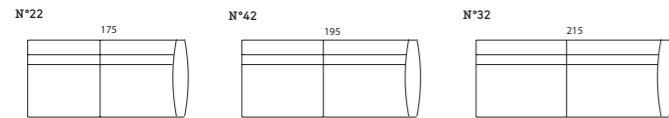

LOU sofa & armchair

Design Studio Segers

Back height 78/80 cm
Seat height 44/46 cm
Seat depth 56 cm
Feet height 18/20 cm

Technical info
Legs:
— black powder coated steel (RAL 9005)/other RAL colours available with surcharge
— beechwood
(4 colours: nature/grey/wenge/black)

Available in a wide range of fabrics and leathers

---- Leather seams

MIT sofa

Design Studio Segers

Back height 67 cm
Seat height 38 cm
Seat depth 62 cm
Feet height 13 cm
Armrest height 67 cm

Technical info
Feet available in black powder coated steel (RAL 9005) and alu 3 heights: 10/13/16 cm

Available in a wide range of fabrics and leathers

---- Leather seams