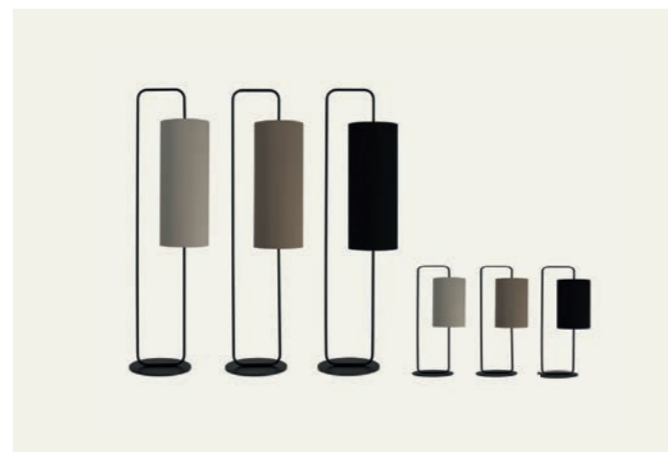

Tapijten op maat verkrijgbaar in meerdere texturen en kleuren. Je vindt alle stalen bij onze MOOME dealers.

LILI lamps

Design Karlien Imants

3 Sizes	27 x 27 x 40 cm
	46 x 46 x 70 cm
	55 x 55 x 155 cm

Coated steel  
Wool/polyamide fabric

- White
- Grey
- Blue

LOOP lamps

Design Studio Moome

Floor lamp	Height 170 cm
Table lamp	Height 61 cm

Coated steel  
Wool/polyamide fabric

- Taupe
- Mocha
- Black

In our MOOME collection you can find a large variety of trendsetting upholstery fabrics and leathers in a wide range of colours and textures. Visit a MOOME dealer and make your choice.