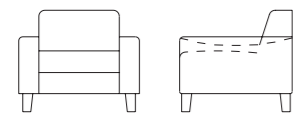

LOU sofa & armchair

Design Studio Segers

Back height 78/80 cm
Seat height 44/46 cm
Seat depth 56 cm
Feet height 18/20 cm

Technical info
Legs:
— black powder coated steel (RAL 9005)/other RAL colours available with surcharge
— beechwood
(4 colours: nature/grey/wenge/black)

Available in a wide range of fabrics and leathers

---- Leather seams

MIT sofa

Design Studio Segers

Back height 67 cm
Seat height 38 cm
Seat depth 62 cm
Feet height 13 cm
Armrest height 67 cm

Technical info
Feet available in black powder coated steel (RAL 9005) and alu 3 heights: 10/13/16 cm

Available in a wide range of fabrics and leathers

---- Leather seams