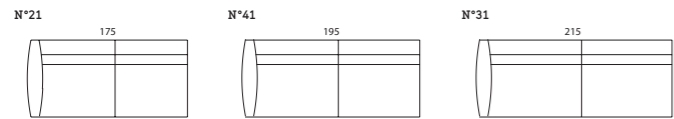

LOU sofa & armchair

Design Studio Segers

Back height 78/80 cm
Seat height 44/46 cm
Seat depth 56 cm
Feet height 18/20 cm

Technical info
Legs:
— black powder coated steel (RAL 9005)/other RAL colours available with surcharge
— beechwood
(4 colours: nature/grey/wenge/black)

Available in a wide range of fabrics and leathers

---- Leather seams

MIT sofa

Design Studio Segers

Back height 67 cm
Seat height 38 cm
Seat depth 62 cm
Feet height 13 cm
Armrest height 67 cm

Technical info
Feet available in black powder coated steel (RAL 9005) and alu 3 heights: 10/13/16 cm

Available in a wide range of fabrics and leathers

---- Leather seams