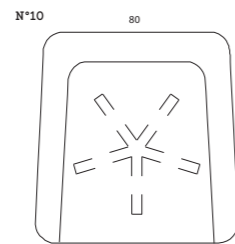

Back height 60 cm  
 Seat height 40 cm  
 Seat depth 77 cm  
 Feet height 6 cm  
 Armrest height 60 cm

Technical info  
 — Different arms available

Available in a wide range of fabrics and leathers

OTIS Poufs

MARIUS relax

Design Studio Moome

<b>SMALL</b>	
Back height	113 cm (with cushion)
Seat height	42 cm
Seat depth	50 cm
Armrest height	58 cm

<b>MEDIUM</b>	
Back height	116 cm (with cushion)
Seat height	45 cm
Seat depth	52 cm
Armrest height	61 cm