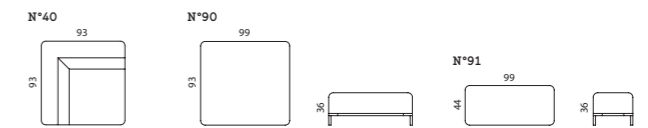

LOU sofa & armchair

Design Studio Segers

Back height 78/80 cm
Seat height 44/46 cm
Seat depth 56 cm
Feet height 18/20 cm

Technical info
Legs:
— black powder coated steel (RAL 9005)/other RAL colours available with surcharge
— beechwood
(4 colours: nature/grey/wenge/black)

Available in a wide range of fabrics and leathers

---- Leather seams

MIT sofa

Design Studio Segers

Back height 67 cm
Seat height 38 cm
Seat depth 62 cm
Feet height 13 cm
Armrest height 67 cm

Technical info
Feet available in black powder coated steel (RAL 9005) and alu 3 heights: 10/13/16 cm

Available in a wide range of fabrics and leathers

---- Leather seams