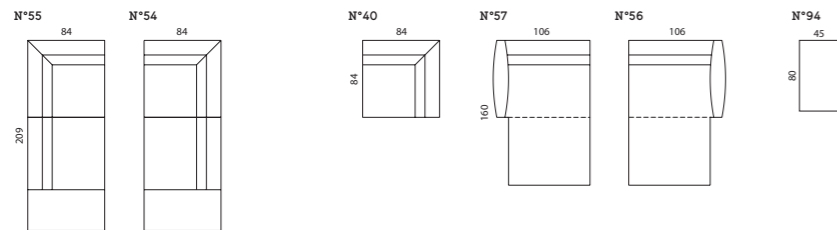

LOU sofa & armchair

Design Studio Segers

Back height 78/80 cm
Seat height 44/46 cm
Seat depth 56 cm
Feet height 18/20 cm

Technical info
Legs:
— black powder coated steel (RAL 9005)/other RAL colours available with surcharge
— beechwood
(4 colours: nature/grey/wenge/black)

Available in a wide range of fabrics and leathers

---- Leather seams

MIT sofa

Design Studio Segers

Back height 67 cm
Seat height 38 cm
Seat depth 62 cm
Feet height 13 cm
Armrest height 67 cm

Technical info
Feet available in black powder coated steel (RAL 9005) and alu 3 heights: 10/13/16 cm

Available in a wide range of fabrics and leathers

---- Leather seams