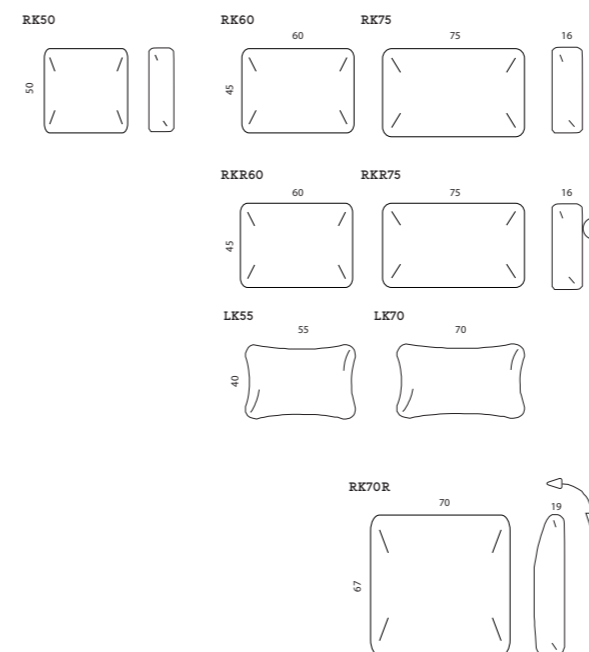

Back height 60 cm  
 Seat height 40 cm  
 Seat depth 77 cm  
 Feet height 6 cm  
 Armrest height 60 cm

Technical info  
 — Different arms available

Available in a wide range of fabrics and leathers

OTIS Poufs