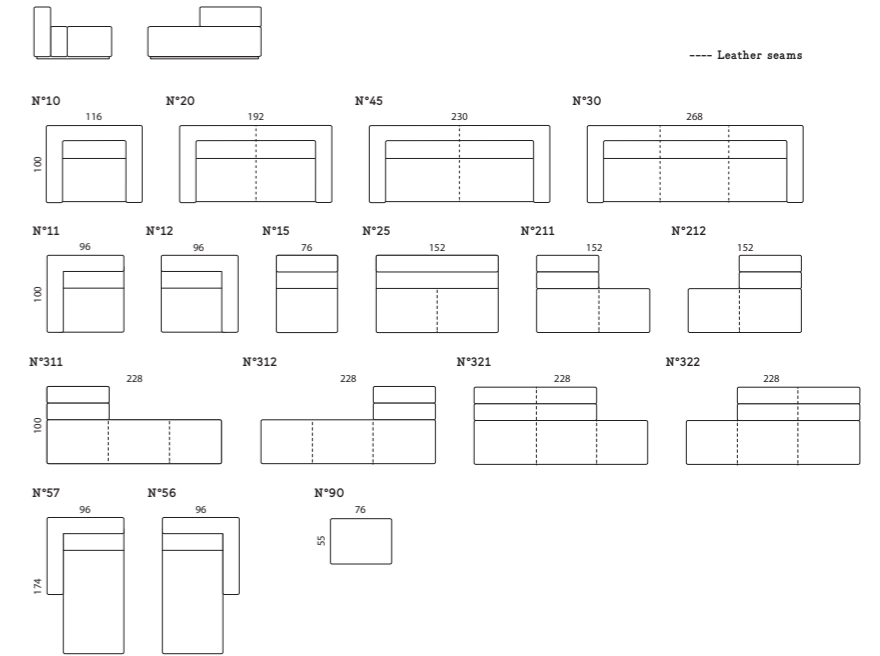

Design Roel Vandebek

Back height 80 cm (with cushion)
Seat height 39 cm
Seat depth 54 cm
Feet height 3 cm
Armrest height 65 cm

Available in a wide range of fabrics and leathers