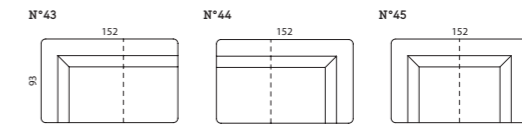

LOU sofa & armchair

Design Studio Segers

Back height 78/80 cm
Seat height 44/46 cm
Seat depth 56 cm
Feet height 18/20 cm

Technical info
Legs:
— black powder coated steel (RAL 9005)/other RAL colours available with surcharge
— beechwood
(4 colours: nature/grey/wenge/black)

Available in a wide range of fabrics and leathers

---- Leather seams

MIT sofa

Design Studio Segers

Back height 67 cm
Seat height 38 cm
Seat depth 62 cm
Feet height 13 cm
Armrest height 67 cm

Technical info
Feet available in black powder coated steel (RAL 9005) and alu 3 heights: 10/13/16 cm

Available in a wide range of fabrics and leathers

---- Leather seams