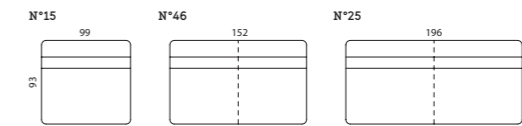

LOU sofa & armchair

Design Studio Segers

Back height 78/80 cm
Seat height 44/46 cm
Seat depth 56 cm
Feet height 18/20 cm

Technical info
Legs:
— black powder coated steel (RAL 9005)/other RAL colours available with surcharge
— beechwood
(4 colours: nature/grey/wenge/black)

Available in a wide range of fabrics and leathers

---- Leather seams

MIT sofa

Design Studio Segers

Back height 67 cm
Seat height 38 cm
Seat depth 62 cm
Feet height 13 cm
Armrest height 67 cm

Technical info
Feet available in black powder coated steel (RAL 9005) and alu 3 heights: 10/13/16 cm

Available in a wide range of fabrics and leathers

---- Leather seams