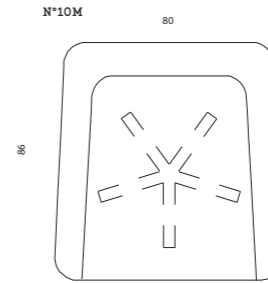

MARIUS relax

Design Studio Moome

<b>SMALL</b>	
Back height	113 cm (with cushion)
Seat height	42 cm
Seat depth	50 cm
Armrest height	58 cm

<b>MEDIUM</b>	
Back height	116 cm (with cushion)
Seat height	45 cm
Seat depth	52 cm
Armrest height	61 cm

<b>LARGE</b>	
Back height	119 cm (with cushion)
Seat height	48 cm
Seat depth	54 cm
Armrest height	64 cm

**Technical info**

Standard with swivel base

- Available with
- USB charging point
  - gas spring
  - 2 motors + battery
  - Inflatable Lumbar Support
  - Electric heating in the seat

- Available in
- uniform upholstery
  - combination upholstery

Available in a wide range of fabrics and leathers

MARIUS armchair

Design Studio Moome

Back height	116 cm
Seat height	45 cm
Seat depth	52 cm
Armrest height	61 cm

Available in a wide range of fabrics and leathers

MELLOW armchair

Design Hans Daalder

Dimensions	87 x 85 x 85 cm
Back height	90 cm
Seat height	45 cm
Seat depth	56 cm
Feet height	42 cm

Technical info  
 Frame: Coated steel, RAL 9005 black