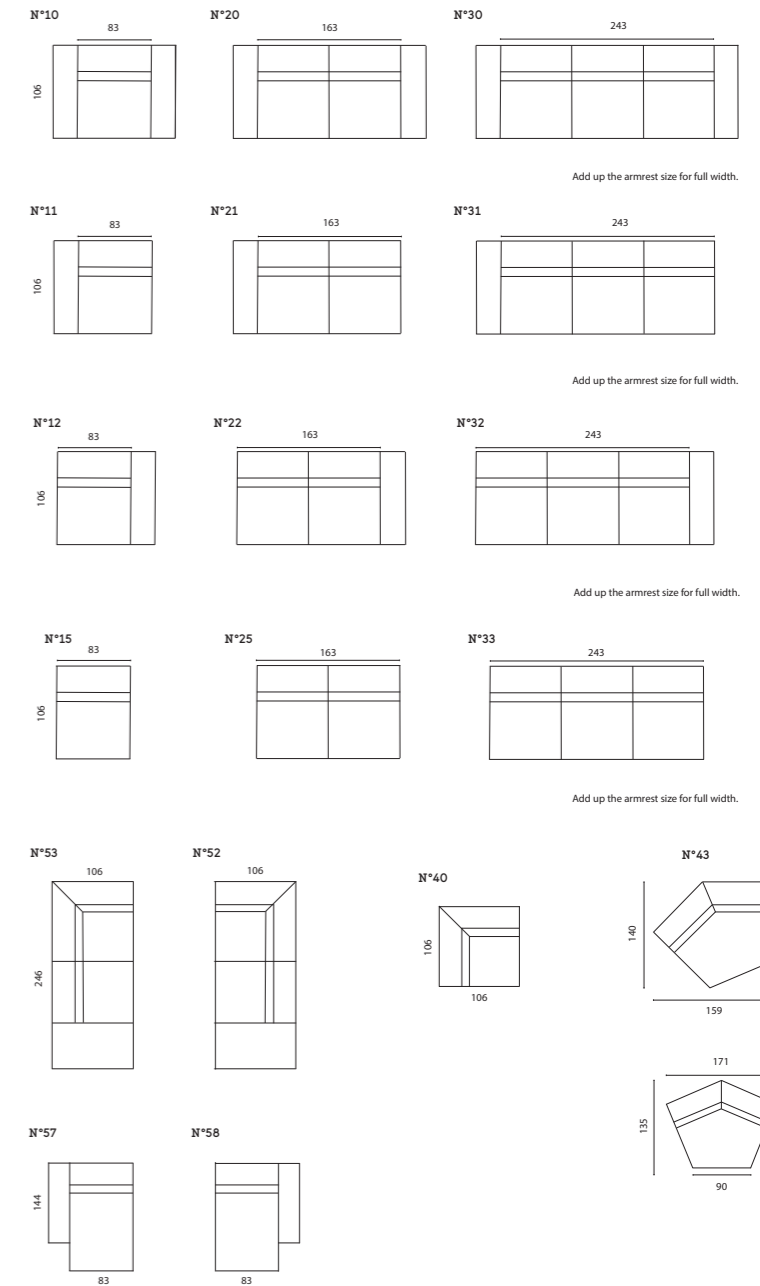

Available in a wide range of fabrics and leathers