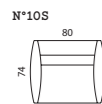

LOU sofa & armchair

Design Studio Segers

Back height 78/80 cm
Seat height 44/46 cm
Seat depth 56 cm
Feet height 18/20 cm

Technical info
Legs:
— black powder coated steel (RAL 9005)/other RAL colours available with surcharge
— beechwood
(4 colours: nature/grey/wenge/black)

Available in a wide range of fabrics and leathers

---- Leather seams

MIT sofa

Design Studio Segers

Back height 67 cm
Seat height 38 cm
Seat depth 62 cm
Feet height 13 cm
Armrest height 67 cm

Technical info
Feet available in black powder coated steel (RAL 9005) and alu 3 heights: 10/13/16 cm

Available in a wide range of fabrics and leathers

---- Leather seams