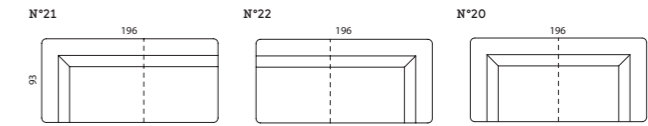

LOU sofa & armchair

Design Studio Segers

Back height 78/80 cm
Seat height 44/46 cm
Seat depth 56 cm
Feet height 18/20 cm

Technical info
Legs:
— black powder coated steel (RAL 9005)/other RAL colours available with surcharge
— beechwood
(4 colours: nature/grey/wenge/black)

Available in a wide range of fabrics and leathers

---- Leather seams

MIT sofa

Design Studio Segers

Back height 67 cm
Seat height 38 cm
Seat depth 62 cm
Feet height 13 cm
Armrest height 67 cm

Technical info
Feet available in black powder coated steel (RAL 9005) and alu 3 heights: 10/13/16 cm

Available in a wide range of fabrics and leathers

---- Leather seams