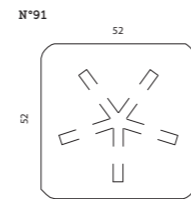

Back height 60 cm  
 Seat height 40 cm  
 Seat depth 77 cm  
 Feet height 6 cm  
 Armrest height 60 cm

Technical info  
 — Different arms available

Available in a wide range of fabrics and leathers

OTIS Poufs

MARIUS relax

Design Studio Moome

<b>SMALL</b>	
Back height	113 cm (with cushion)
Seat height	42 cm
Seat depth	50 cm
Armrest height	58 cm

<b>MEDIUM</b>	
Back height	116 cm (with cushion)
Seat height	45 cm
Seat depth	52 cm
Armrest height	61 cm