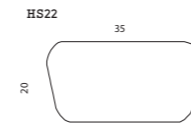

MARIUS relax

Design Studio Moome

SMALL	
Back height	113 cm (with cushion)
Seat height	42 cm
Seat depth	50 cm
Armrest height	58 cm

MEDIUM	
Back height	116 cm (with cushion)
Seat height	45 cm
Seat depth	52 cm
Armrest height	61 cm

LARGE	
Back height	119 cm (with cushion)
Seat height	48 cm
Seat depth	54 cm
Armrest height	64 cm

Technical info

Standard with swivel base

1. Available with
2. USB charging point
   - gas spring
   - 2 motors + battery
   - Inflatable Lumbar Support
   - Electric heating in the seat

1. Available in
2. uniform upholstery
   - combination upholstery

Available in a wide range of fabrics and leathers