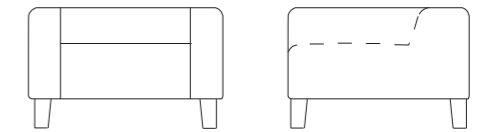

Back height 60 cm  
 Seat height 40 cm  
 Seat depth 77 cm  
 Feet height 6 cm  
 Armrest height 60 cm

Technical info  
 — Different arms available

Available in a wide range of fabrics and leathers

OTIS Poufs