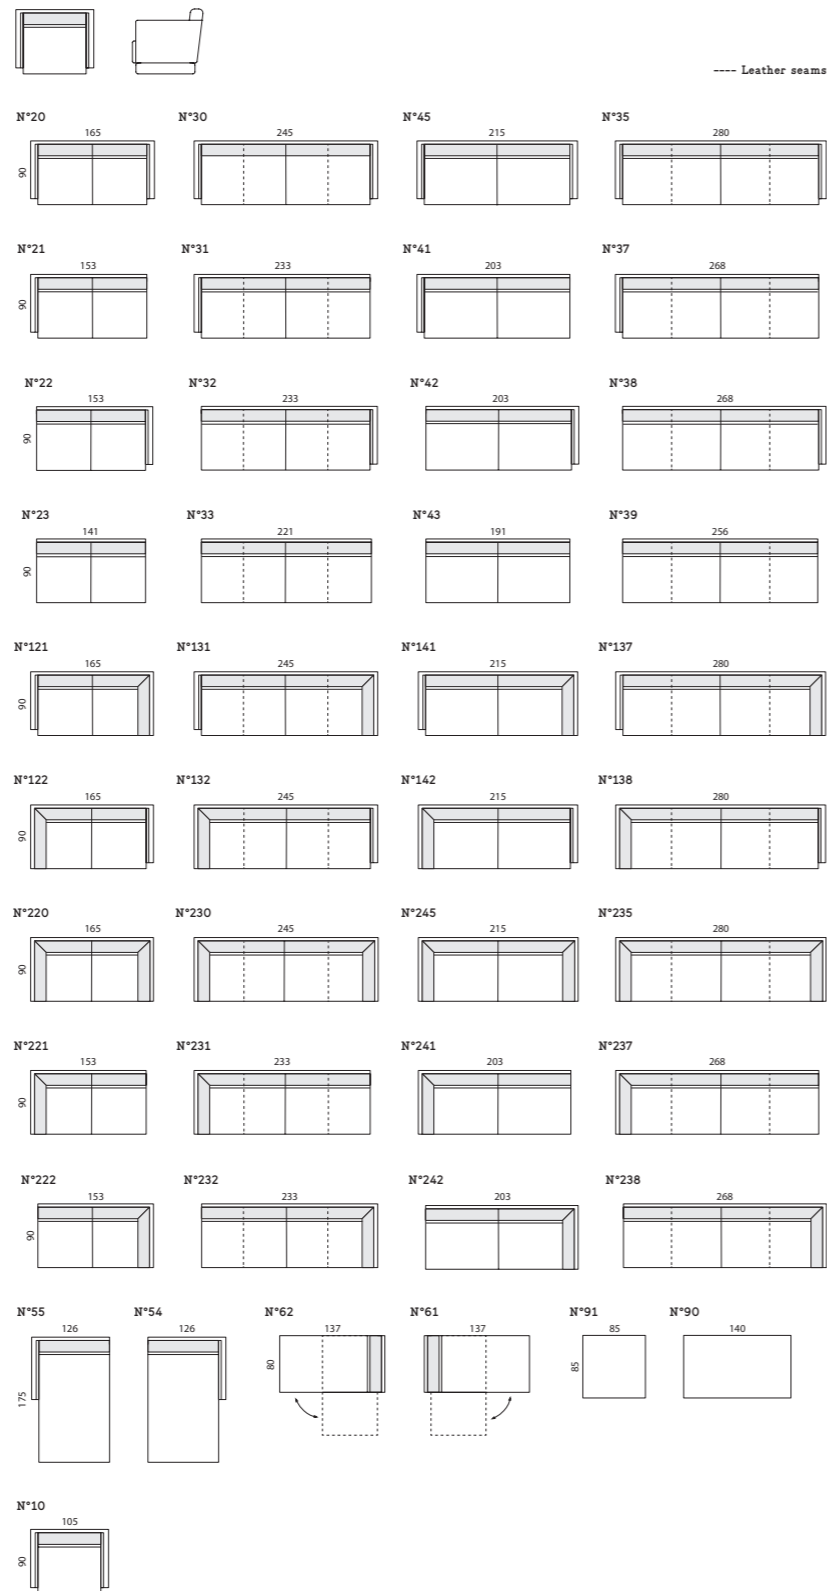

VIC sofa

Design Studio Segers

Back height 73 cm (with cushion)
Seat height 39 cm
Seat depth 58 cm
Feet height 13 cm
Armrest height 67 cm
Head support height 22 cm, width 60 cm

Technical info
— Feet available in black powder coated steel (RAL 9005) and alu 3 heights: 10/13/16 cm
— head support available

Available in a wide range of fabrics and leathers

OTIS sofa

Design Studio Segers

Back height 60 cm
Seat height 40 cm
Seat depth 77 cm
Feet height 6 cm
Armrest height 60 cm

Technical info
— Different arms available

Available in a wide range of fabrics and leathers

OTIS Poufs