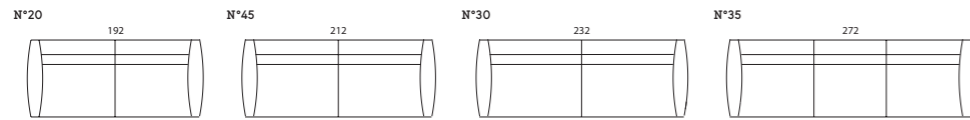

LOU sofa & armchair

Design Studio Segers

Back height 78/80 cm
Seat height 44/46 cm
Seat depth 56 cm
Feet height 18/20 cm

Technical info
Legs:
— black powder coated steel (RAL 9005)/other RAL colours available with surcharge
— beechwood
(4 colours: nature/grey/wenge/black)

Available in a wide range of fabrics and leathers

---- Leather seams

MIT sofa

Design Studio Segers

Back height 67 cm
Seat height 38 cm
Seat depth 62 cm
Feet height 13 cm
Armrest height 67 cm

Technical info
Feet available in black powder coated steel (RAL 9005) and alu 3 heights: 10/13/16 cm

Available in a wide range of fabrics and leathers

---- Leather seams