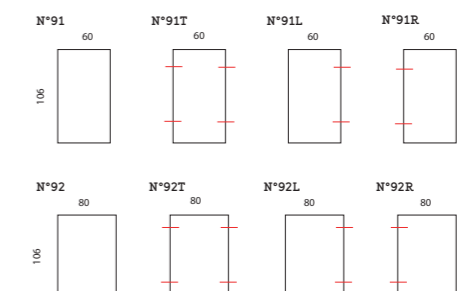

Back height 60 cm  
 Seat height 40 cm  
 Seat depth 77 cm  
 Feet height 6 cm  
 Armrest height 60 cm

Technical info  
 — Different arms available

Available in a wide range of fabrics and leathers

OTIS Poufs