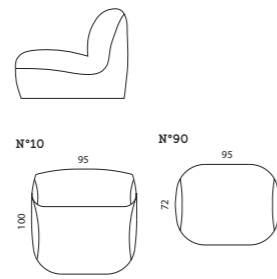

Yonoh

Sizes, colors and materials may differ

Materialen, kleuren en afmetingen onder  
voorbehoud van mogelijke wijzigingen

AUGUST sofa

Design Studio Moome

Back height 88 cm  
 Seat height 45 cm  
 Seat depth 58 cm  
 Feet height 17 cm

Technical info  
 Legs: black powder coated steel  
 (RAL 9005) / other RAL colours available with surcharge

Available in a wide range of fabrics and leathers

CAMU sofa

Design Roel Vandebek

Back height 80 cm (with cushion)  
 Seat height 39 cm  
 Seat depth 54 cm  
 Feet height 3 cm  
 Armrest height 65 cm

Available in a wide range of fabrics and leathers

LALA sofa & pouffe

Design Studio Yonoh

Back height	77 cm
Seat height	44 cm
Seat depth	62 cm

Available in a wide range of fabrics and leathers

LEX sofa

Design Hans Daalder