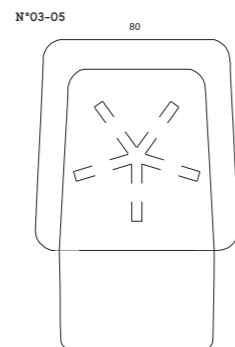

Back height 60 cm  
 Seat height 40 cm  
 Seat depth 77 cm  
 Feet height 6 cm  
 Armrest height 60 cm

Technical info  
 — Different arms available

Available in a wide range of fabrics and leathers

OTIS Poufs

MARIUS relax

Design Studio Moome

<b>SMALL</b>	
Back height	113 cm (with cushion)
Seat height	42 cm
Seat depth	50 cm
Armrest height	58 cm

<b>MEDIUM</b>	
Back height	116 cm (with cushion)
Seat height	45 cm
Seat depth	52 cm
Armrest height	61 cm