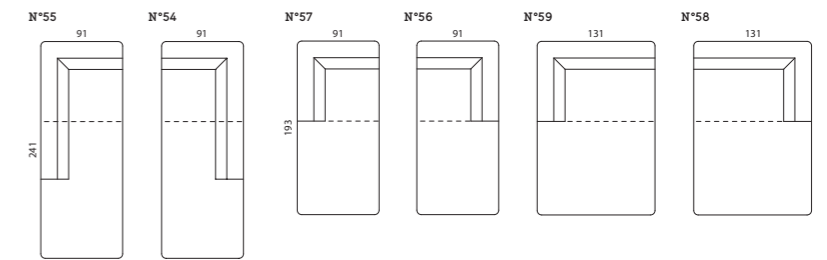

LOU sofa & armchair

Design Studio Segers

Back height 78/80 cm
Seat height 44/46 cm
Seat depth 56 cm
Feet height 18/20 cm

Technical info
Legs:
— black powder coated steel (RAL 9005)/other RAL colours available with surcharge
— beechwood
(4 colours: nature/grey/wenge/black)

Available in a wide range of fabrics and leathers

---- Leather seams

MIT sofa

Design Studio Segers

Back height 67 cm
Seat height 38 cm
Seat depth 62 cm
Feet height 13 cm
Armrest height 67 cm

Technical info
Feet available in black powder coated steel (RAL 9005) and alu 3 heights: 10/13/16 cm

Available in a wide range of fabrics and leathers

---- Leather seams