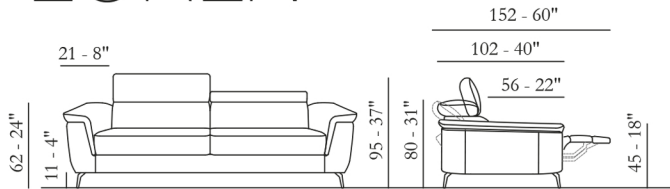

mod.
LOREN

The dimensions shown are expressed in inches.

Coverings

Leather / Fabric

Filling

ARMS / Foam

SEAT CUSHION / Foam

BACK CUSHION / Foam

Options Contrast stitching

Comfort Standard

Legs Metal

Finishing 26 / 37 / 41 / 42

Structure Wooden frame