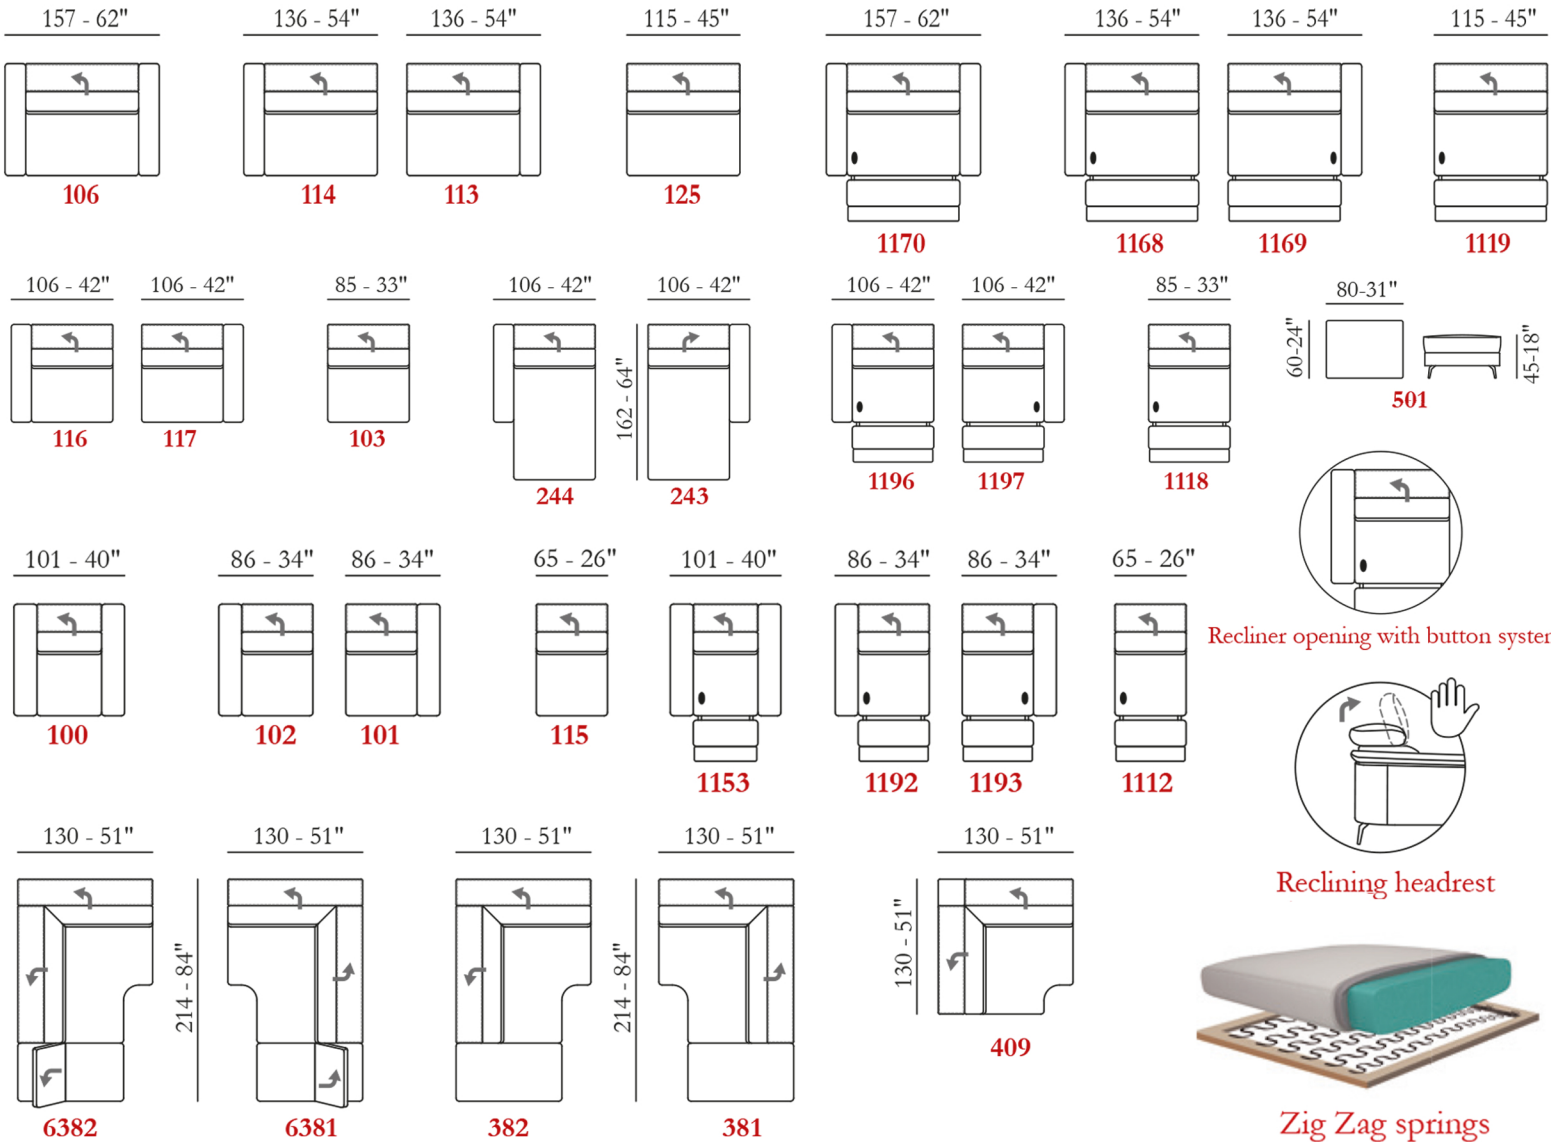

mod.
LOREN

The dimensions shown are expressed in inches.

Coverings

Leather / Fabric

Filling

ARMS / Foam

SEAT CUSHION / Foam

BACK CUSHION / Foam

Options Contrast stitching

Comfort Standard

Legs Metal

Finishing 26 / 37 / 41 / 42

Structure Wooden frame