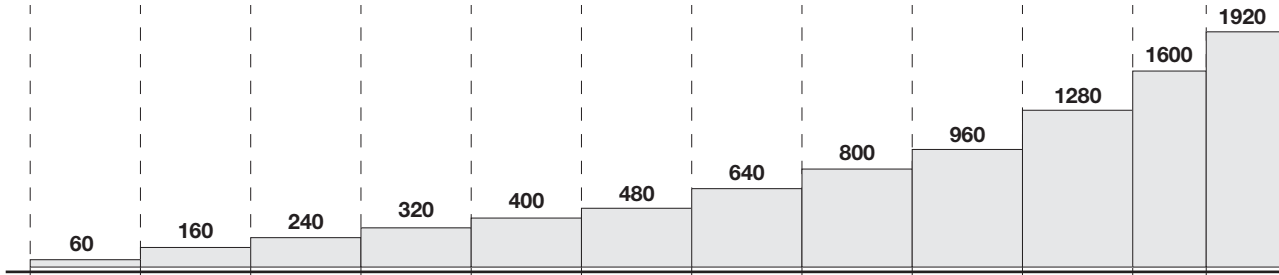

Modularity of base/wall units

MODULARITY

height of wall units

height of bases

Feet H 15
Base support H 80
Base support H 120
Base support H 180

depths

354 for 20 mm front panels
369 for 35 mm front panels

	354	354	354	354	354	354	354	354	354	354	354	354
	369	369	369	369	369	369	369	369	369	369	369	369
	450	450	450	450	450	300	300	300	300	300	300	300
	600	600	600	600	600	450	450	450	450	450	450	450
	900	900	900	900	750	600	600	600	600	600	600*	600*
	1200	1200	1200	1200	900	750	900	900	900	900		
	1500	1500	1500	1500	1200	900	1200	1200	1200	1200		
	1800	1800	1800	1800	1500	1200						
		Drawer	Drawer	Drawer	Drawer	Drawer	Hinged door	Hinged door	Hinged door	Hinged door	Hinged door	Hinged door
			Drop-down door Lift-up door	Drop-down door Lift-up door Hinged door	Drop-down door Lift-up door Hinged door	Hinged door	Hinged door Drop-down door/ Drawer					

depths

450 for 20 mm front panels
465 for 35 mm front panels

	450	450	450	450	450	450	450	450	450	450	450	450
	465	465	465	465	465	465	465	465	465	465	465	465
	900	450	450	450	450	450	300	300	300	300	300	450
	1200	600	600	600	600	600	450	450	450	450	450	600
	1500	900	900	900	900	750	600	600	600	600	600*	600*
	1800	1200	1200	1200	1200	900	750	900	900	900		
	2100	1500	1500	1500	1500	1200	900	1200	1200	1200		
	2400	1800	1800	1800	1800	1500	1200					
	2700						1500					
	3000	Drawer	Drawer	Drawer	Drawer	Drawer	Drawer	Hinged door	Hinged door	Hinged door	Hinged door	Hinged door
	Benches		Drop-down door Lift-up door	Drop-down door Lift-up door Hinged door	Drop-down door Lift-up door Hinged door	Hinged door	Hinged door Drop-down door/ Drawer					

* For the 600 mm width, only depths 354 and 450 are available, with 20 mm front panels
The 35 mm thickness is not available for wooden doors W 600 and H 1600 mm