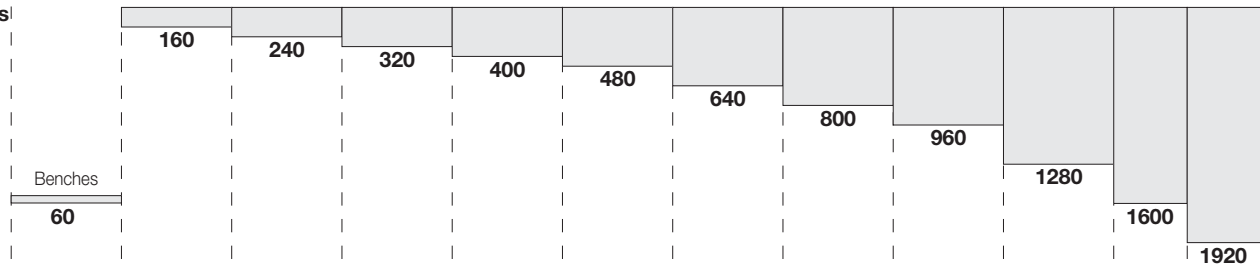

Modularity of base/wall units

MODULARITY

height of wall units

height of bases

Feet H 15
Base support H 80
Base support H 120
Base support H 180

depths

354 for 20 mm front panels
369 for 35 mm front panels

	354	354	354	354	354	354	354	354	354	354	354	354
	369	369	369	369	369	369	369	369	369	369	369	369
	450	450	450	450	450	300	300	300	300	300	300	300
	600	600	600	600	600	450	450	450	450	450	450	450
	900	900	900	900	750	600	600	600	600	600	600*	600*
	1200	1200	1200	1200	900	750	900	900	900	900		
	1500	1500	1500	1500	1200	900	1200	1200	1200	1200		
	1800	1800	1800	1800	1500	1200						
		Drawer	Drawer	Drawer	Drawer	Drawer	Hinged door	Hinged door	Hinged door	Hinged door	Hinged door	Hinged door
			Drop-down door Lift-up door	Drop-down door Lift-up door Hinged door	Drop-down door Lift-up door Hinged door	Hinged door	Hinged door Drop-down door/ Drawer					

depths

450 for 20 mm front panels
465 for 35 mm front panels

	450	450	450	450	450	450	450	450	450	450	450	450
	465	465	465	465	465	465	465	465	465	465	465	465
	900	450	450	450	450	450	300	300	300	300	300	450
	1200	600	600	600	600	600	450	450	450	450	450	600
	1500	900	900	900	900	750	600	600	600	600	600*	600*
	1800	1200	1200	1200	1200	900	750	900	900	900		
	2100	1500	1500	1500	1500	1200	900	1200	1200	1200		
	2400	1800	1800	1800	1800	1500	1200					
	2700						1500					
	3000	Drawer	Drawer	Drawer	Drawer	Drawer	Drawer	Hinged door	Hinged door	Hinged door	Hinged door	Hinged door
	Benches		Drop-down door Lift-up door	Drop-down door Lift-up door Hinged door	Drop-down door Lift-up door Hinged door	Hinged door	Hinged door Drop-down door/ Drawer					

* For the 600 mm width, only depths 354 and 450 are available, with 20 mm front panels
The 35 mm thickness is not available for wooden doors W 600 and H 1600 mm