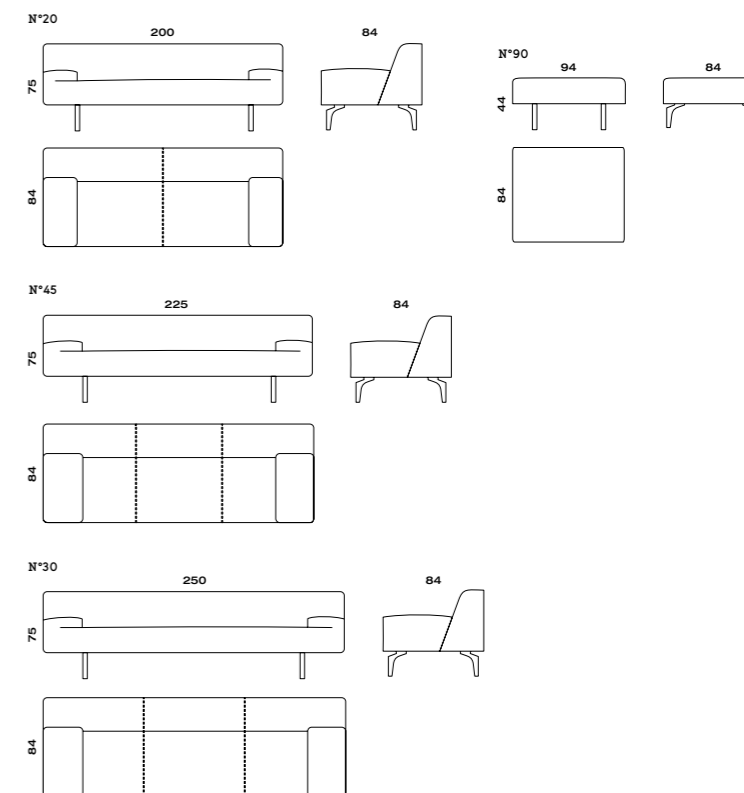

NOA sofa & pouffe

Design René Holten

3 Sizes 200 x 84 x 76 cm
225 x 84 x 76 cm
250 x 84 x 76 cm

Pouffe 94 x 84 x 45 cm

Back height 76 cm
Seat height 43 cm
Seat depth 55 cm
Feet height 23 cm
Armrest height 52 cm

Technical info
Legs: Chrome or black powder coated steel (RAL 9005)

Available in a wide range of fabrics and leathers