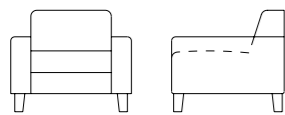

LOU sofa & armchair

Design Studio Segers

Back height 78/80 cm
Seat height 44/46 cm
Seat depth 56 cm
Feet height 18/20 cm

Technical info

Legs:
— black powder coated steel
(RAL 9005)/other RAL colours available with surcharge
— beechwood
(4 colours: nature/grey/wenge/black)

Available in a wide range of fabrics and leathers

MIT sofa

Design Studio Segers

Back height 67 cm
Seat height 38 cm
Seat depth 62 cm
Feet height 13 cm
Armrest height 67 cm

Technical info
Feet available in black powder coated steel (RAL 9005) and alu 3 heights: 10/13/16 cm

Available in a wide range of fabrics and leathers