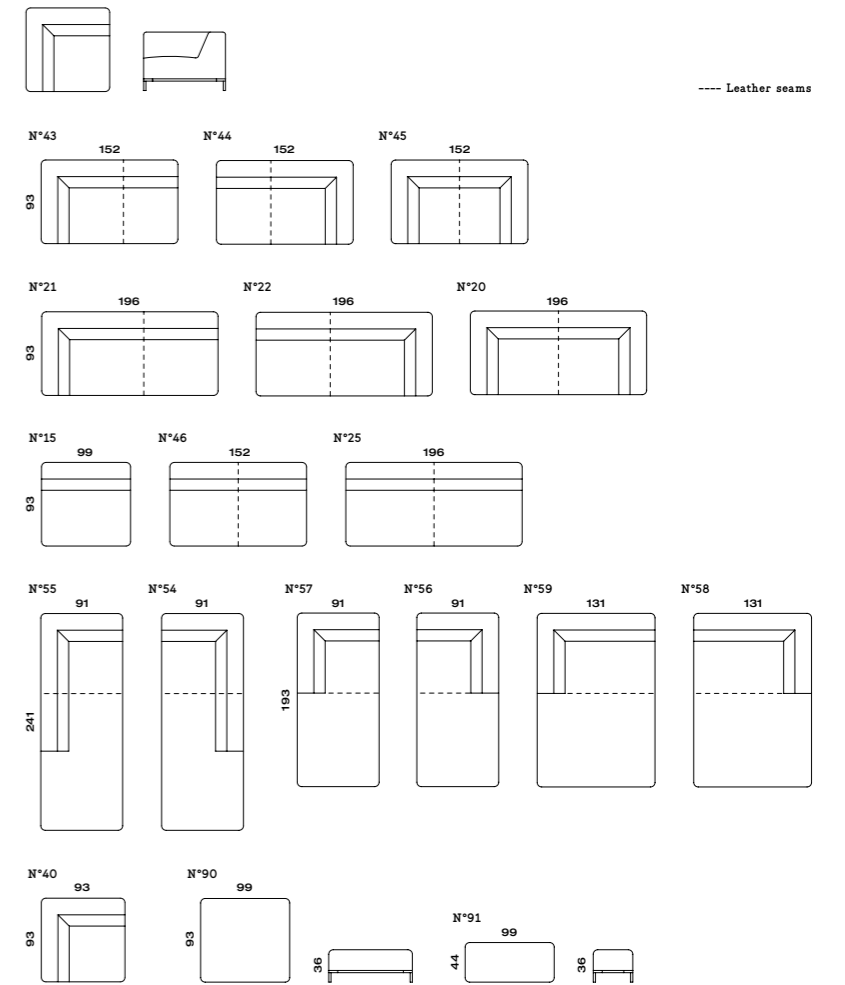

LOU sofa & armchair

Design Studio Segers

Back height 78/80 cm
Seat height 44/46 cm
Seat depth 56 cm
Feet height 18/20 cm

Technical info

Legs:
— black powder coated steel
(RAL 9005)/other RAL colours available with surcharge
— beechwood
(4 colours: nature/grey/wenge/black)

Available in a wide range of fabrics and leathers

MIT sofa

Design Studio Segers

Back height 67 cm
Seat height 38 cm
Seat depth 62 cm
Feet height 13 cm
Armrest height 67 cm

Technical info
Feet available in black powder coated steel (RAL 9005) and alu 3 heights: 10/13/16 cm

Available in a wide range of fabrics and leathers