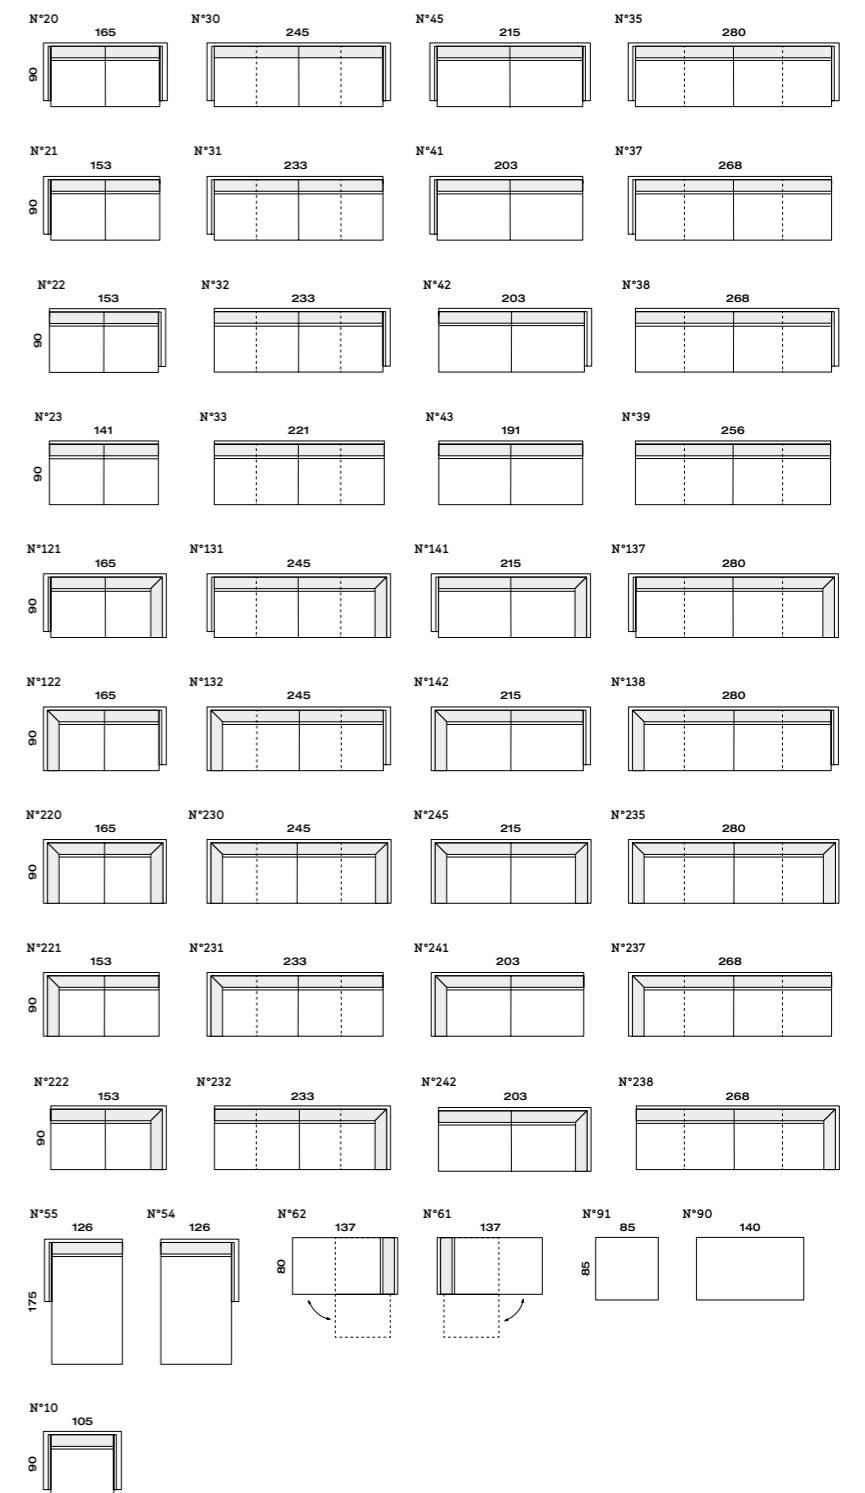

Technical info

— Feet available in black powder coated steel (RAL 9005) and alu 3 heights: 10/13/16 cm
— head support available

Available in a wide range of fabrics and leathers