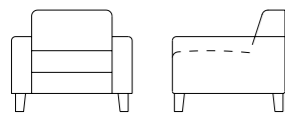

THEO sofa

Design Studio Segers

Back height 79/81 cm
Seat height 44/46 cm
Seat depth 55 cm
Feet height 18/20 cm

Technical info

Legs:
— black powder coated steel
(RAL 9005)/other RAL colours available
with surcharge
— beechwood
(4 colours: nature/grey/wenge/black)

Available in a wide range of fabrics and leathers

VIC sofa

Design Studio Segers

Back height 73 cm (with cushion)
Seat height 39 cm
Seat depth 58 cm
Feet height 13 cm
Armrest height 67 cm
Head support height 22 cm, width 60 cm

Technical info

— Feet available in black powder coated steel (RAL 9005) and alu 3 heights: 10/13/16 cm
— head support available

Available in a wide range of fabrics and leathers