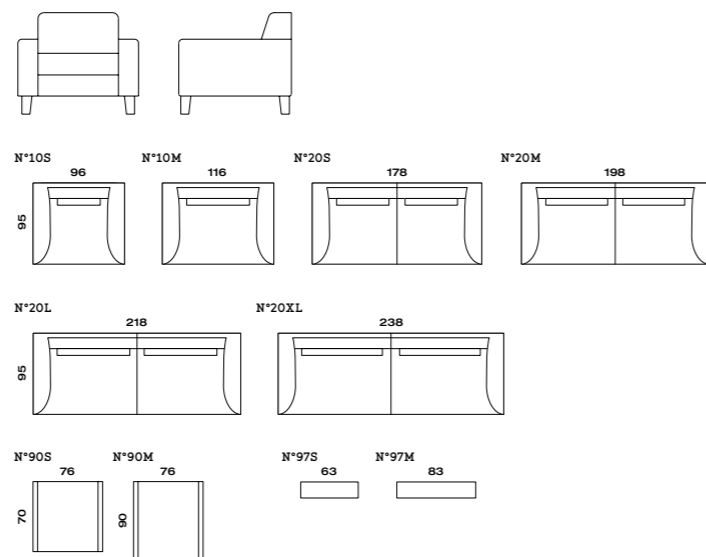

Technical info

— Feet available in black powder coated steel (RAL 9005) and alu 3 heights: 10/13/16 cm
 — head support available

Available in a wide range of fabrics and leathers

LUCIE sofa & armchair

Design Tessa Lauwaert

Back height 84 cm
 Seat height 44 cm
 Seat depth 52 cm
 Feet height 20 cm

Technical info
 Legs: black powder coated steel (RAL 9005) / other RAL colours available with surcharge

Available in a wide range of fabrics and leathers