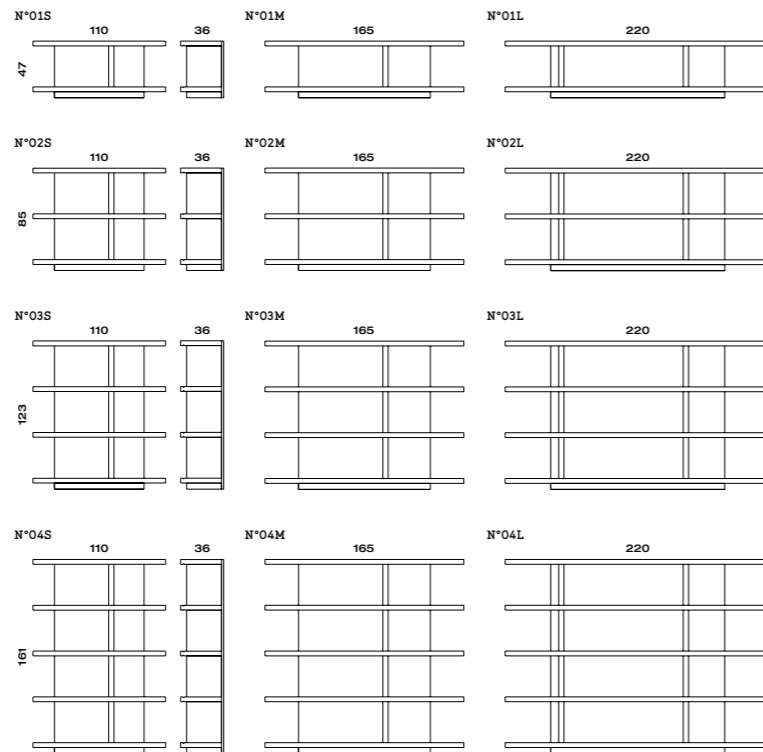

Available in different wood colours
P 71

DAISY side tables

Design Karlien Imants

41 x 41 x 50 cm

Coated steel

- White
- Grey
- Blue

CHARLES side tables

Design Studio Segers

Side table high	45 x 35 x 65 cm
Side table low	60 x 35 x 50 cm

Technical info
Solid oak

Available in different wood colours
P 71

PI cupboard / rack

Design Studio Segers

Technical info
 Frame: Oak
 Back: Black MDF
 Front panels: Available in plexi
 Back panels: Available in different fabrics
 P 71

Upholstered back panels

LEAN rack

Design Studio Segers

23 x 40,5 x 198 cm

Technical info
 Oak

Available in different wood colours
 P 71

FRAMES rack / room divider

Design Gerard de Hoop