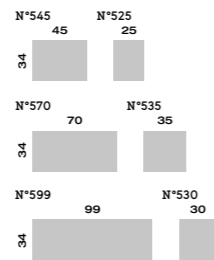

PI cupboard / rack

Technical info
Frame: Oak
Back: Black MDF
Front panels: Available in plexi
Back panels: Available in different fabrics
P 71

Upholstered back panels

LEAN rack

23 x 40,5 x 198 cm

Technical info
Oak

Available in different wood colours
P 71

FRAMES rack / room divider

194 x 190 x 39 cm

Technical info
Black coated steel

Available with wooden or (clouded) glass shelves as well as steel storage boxes.

JON bench / rack / TV stand

2 Sizes   120 x 45 x 45 cm
                          160 X 45 x 45 cm

Seat height   44,5 cm
Feet height   30 cm

Technical info
Top: Oak
Legs: Powder coated steel

Available with seat cushions

Available in different wood colours
P 71