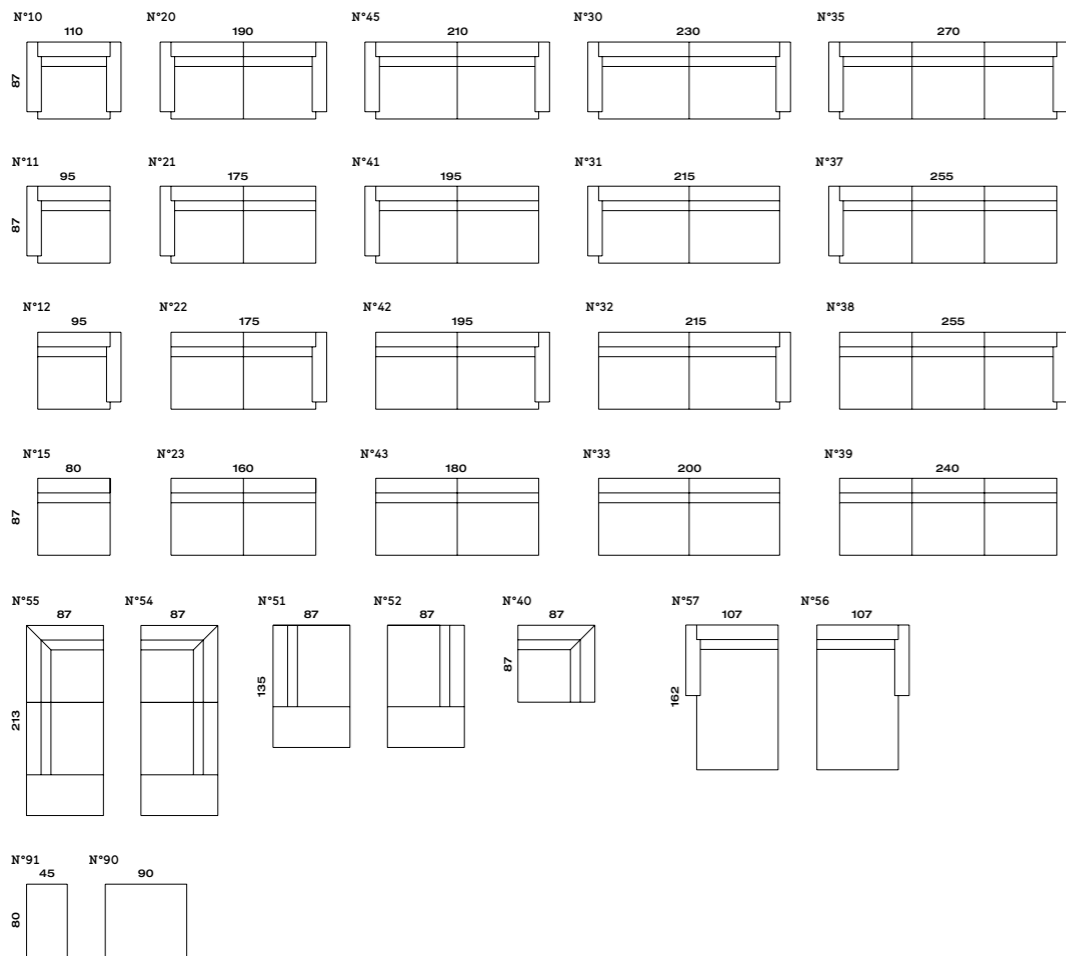

THEO sofa

Design Studio Segers

Back height 79/81 cm
Seat height 44/46 cm
Seat depth 55 cm
Feet height 18/20 cm

Technical info

Legs:
— black powder coated steel
(RAL 9005)/other RAL colours available
with surcharge
— beechwood
(4 colours: nature/grey/wenge/black)

Available in a wide range of fabrics and leathers

VIC sofa

Design Studio Segers

Back height 73 cm (with cushion)
Seat height 39 cm
Seat depth 58 cm
Feet height 13 cm
Armrest height 67 cm
Head support height 22 cm, width 60 cm

Technical info

— Feet available in black powder coated steel (RAL 9005) and alu 3 heights: 10/13/16 cm
— head support available

Available in a wide range of fabrics and leathers