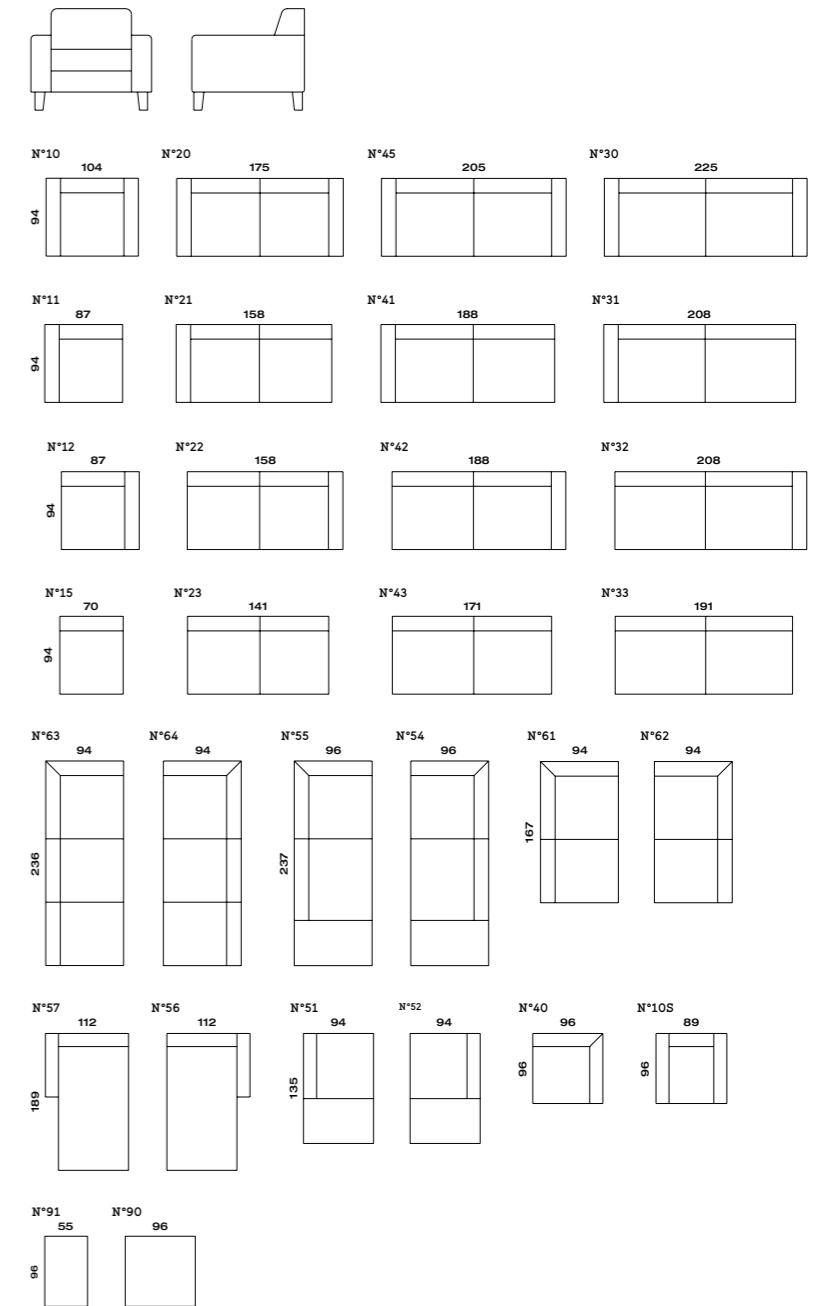

CAMU sofa

Back height 80 cm (with cushion)
Seat height 39 cm
Seat depth 54 cm
Feet height 3 cm
Armrest height 65 cm

Available in a wide range of fabrics and leathers

LEX sofa

Back height 78/80 cm
Seat height 44/46 cm
Seat depth 58 cm
Feet height 17/19 cm

Technical info
Legs: black powder coated steel (RAL 9005) / other RAL colours available with surcharge

Available in a wide range of fabrics and leathers