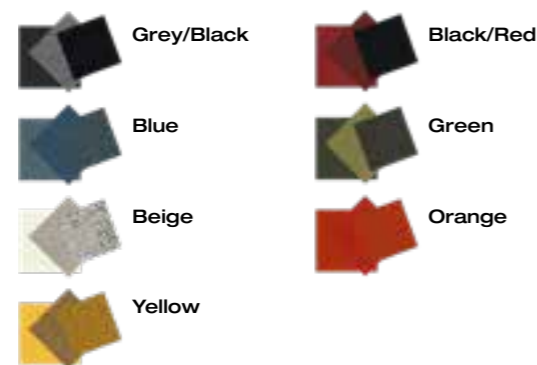

Design Tessa Lauwaert

Dimensions	85 x 95 x 90 cm
Back height	90 cm
Seat height	45 cm
Seat depth	60 cm
Dimensions pouffe	75 x 75 x 45 cm

Technical info
— Available with wooden base
— Available in different wood colours
P 71