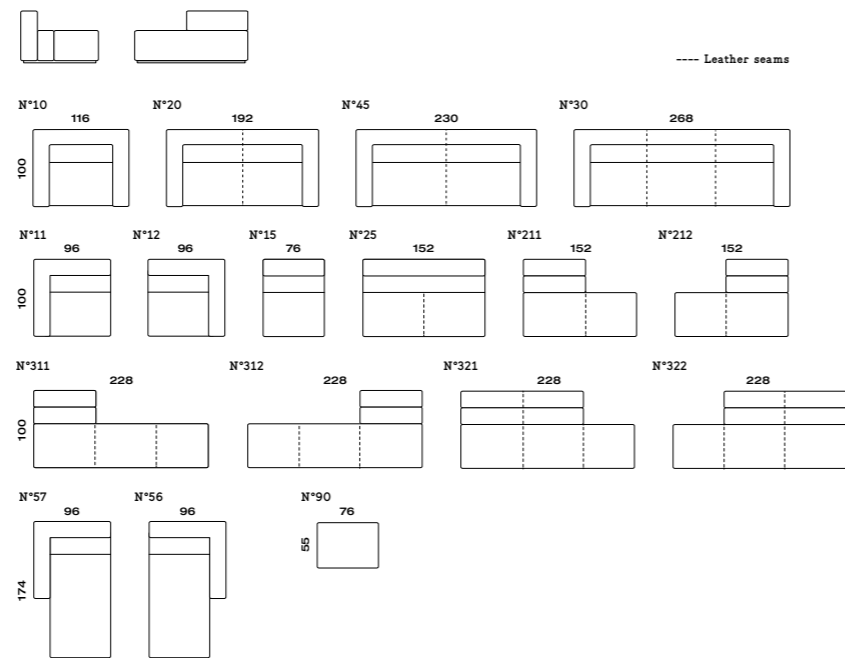

Design Roel Vandebek

Back height 80 cm (with cushion)
 Seat height 39 cm
 Seat depth 54 cm
 Feet height 3 cm
 Armrest height 65 cm

Available in a wide range of fabrics and leathers

LEX sofa

Design Hans Daalder