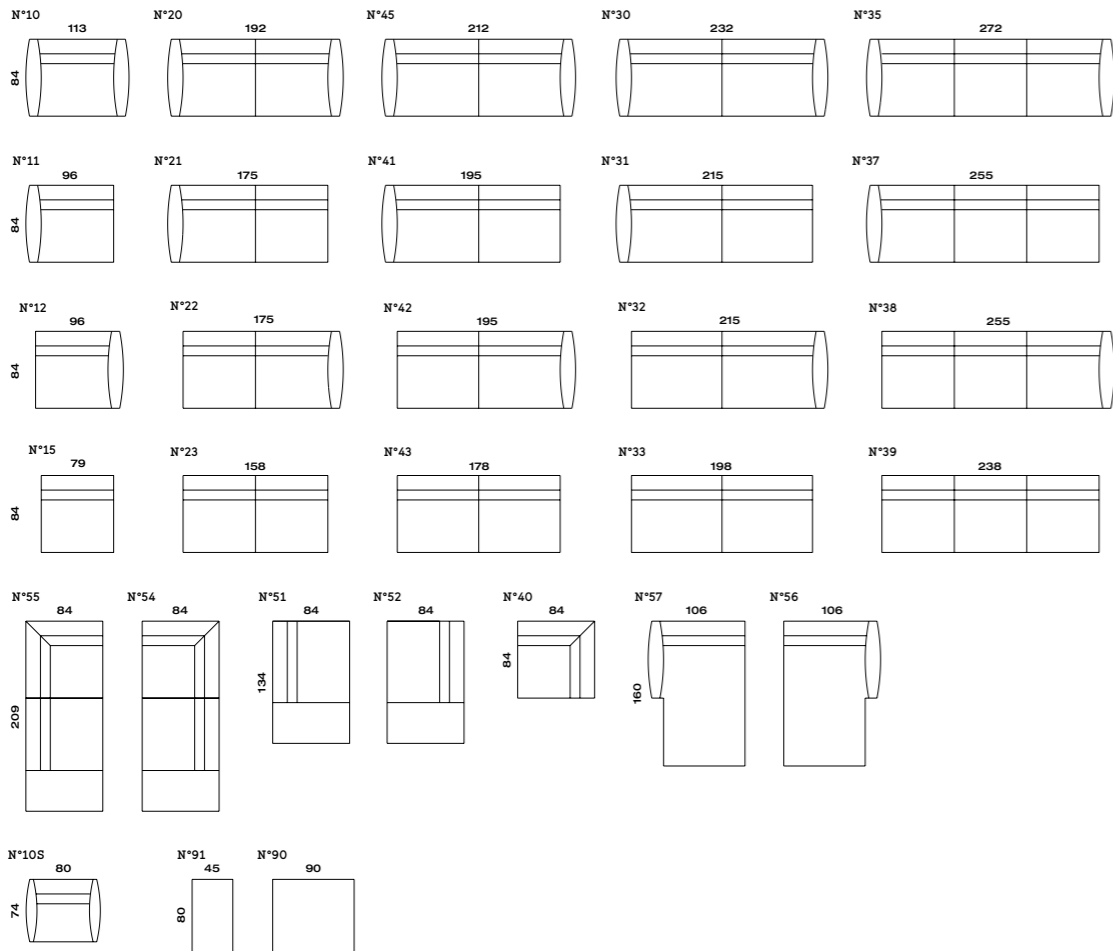

LOU sofa & armchair

Design Studio Segers

Back height 78/80 cm
Seat height 44/46 cm
Seat depth 56 cm
Feet height 18/20 cm

Technical info

Legs:
— black powder coated steel
(RAL 9005)/other RAL colours available with surcharge
— beechwood
(4 colours: nature/grey/wenge/black)

Available in a wide range of fabrics and leathers

MIT sofa

Design Studio Segers

Back height 67 cm
Seat height 38 cm
Seat depth 62 cm
Feet height 13 cm
Armrest height 67 cm

Technical info
Feet available in black powder coated steel (RAL 9005) and alu 3 heights: 10/13/16 cm

Available in a wide range of fabrics and leathers