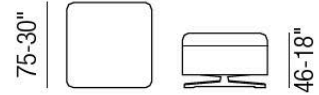

BACK CUSHION / Foam

Options Contrast stitching

Comfort Standard / Hard

Legs Metal

Finishing 10 / 11 / 41

Structure Iron frame

109 - 43"

114

109 - 43"

113

82 - 32"

125

94 - 37"

116

94 - 37"

117

67 - 26"

103

75-30"

500

88 - 35"

102

88 - 35"

101